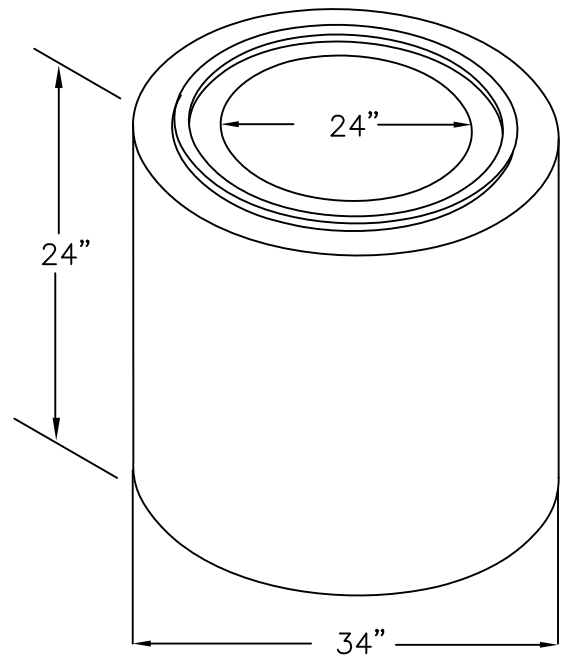

(OPTIONAL 6" KNOCKOUT)

24" RISER H-20  
R2424H

(OPTIONAL 6" or 16" KO)

## H-20 RISERS

**WEIGHT: 6" = 200 LBS, 12" = 400 LBS, 24" = 800 LBS**