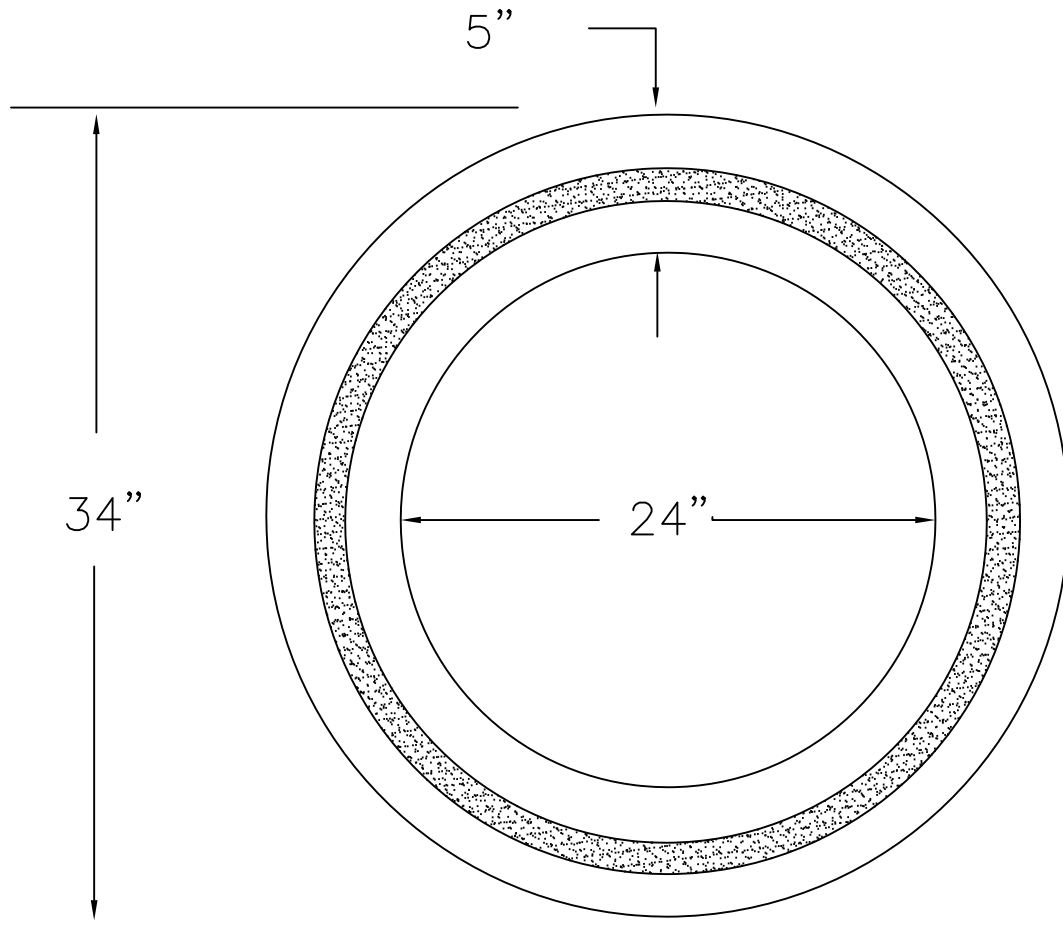

(OPTIONAL 6" KNOCKOUT)

24" RISER H-20  
R2424H

(OPTIONAL 6" or 16" KO)

## H-20 RISERS

**WEIGHT: 6" = 200 LBS, 12" = 400 LBS, 24" = 800 LBS**