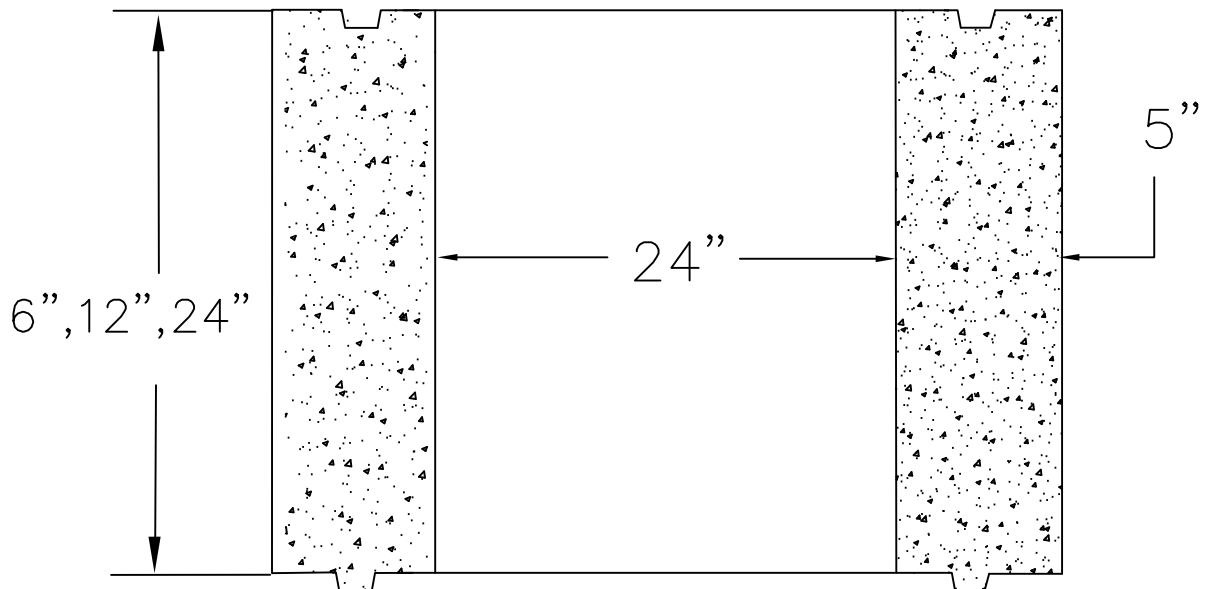

(OPTIONAL 6" KNOCKOUT)

24" RISER H-20  
R2424H

(OPTIONAL 6" or 16" KO)

## H-20 RISERS

**WEIGHT: 6" = 200 LBS, 12" = 400 LBS, 24" = 800 LBS**