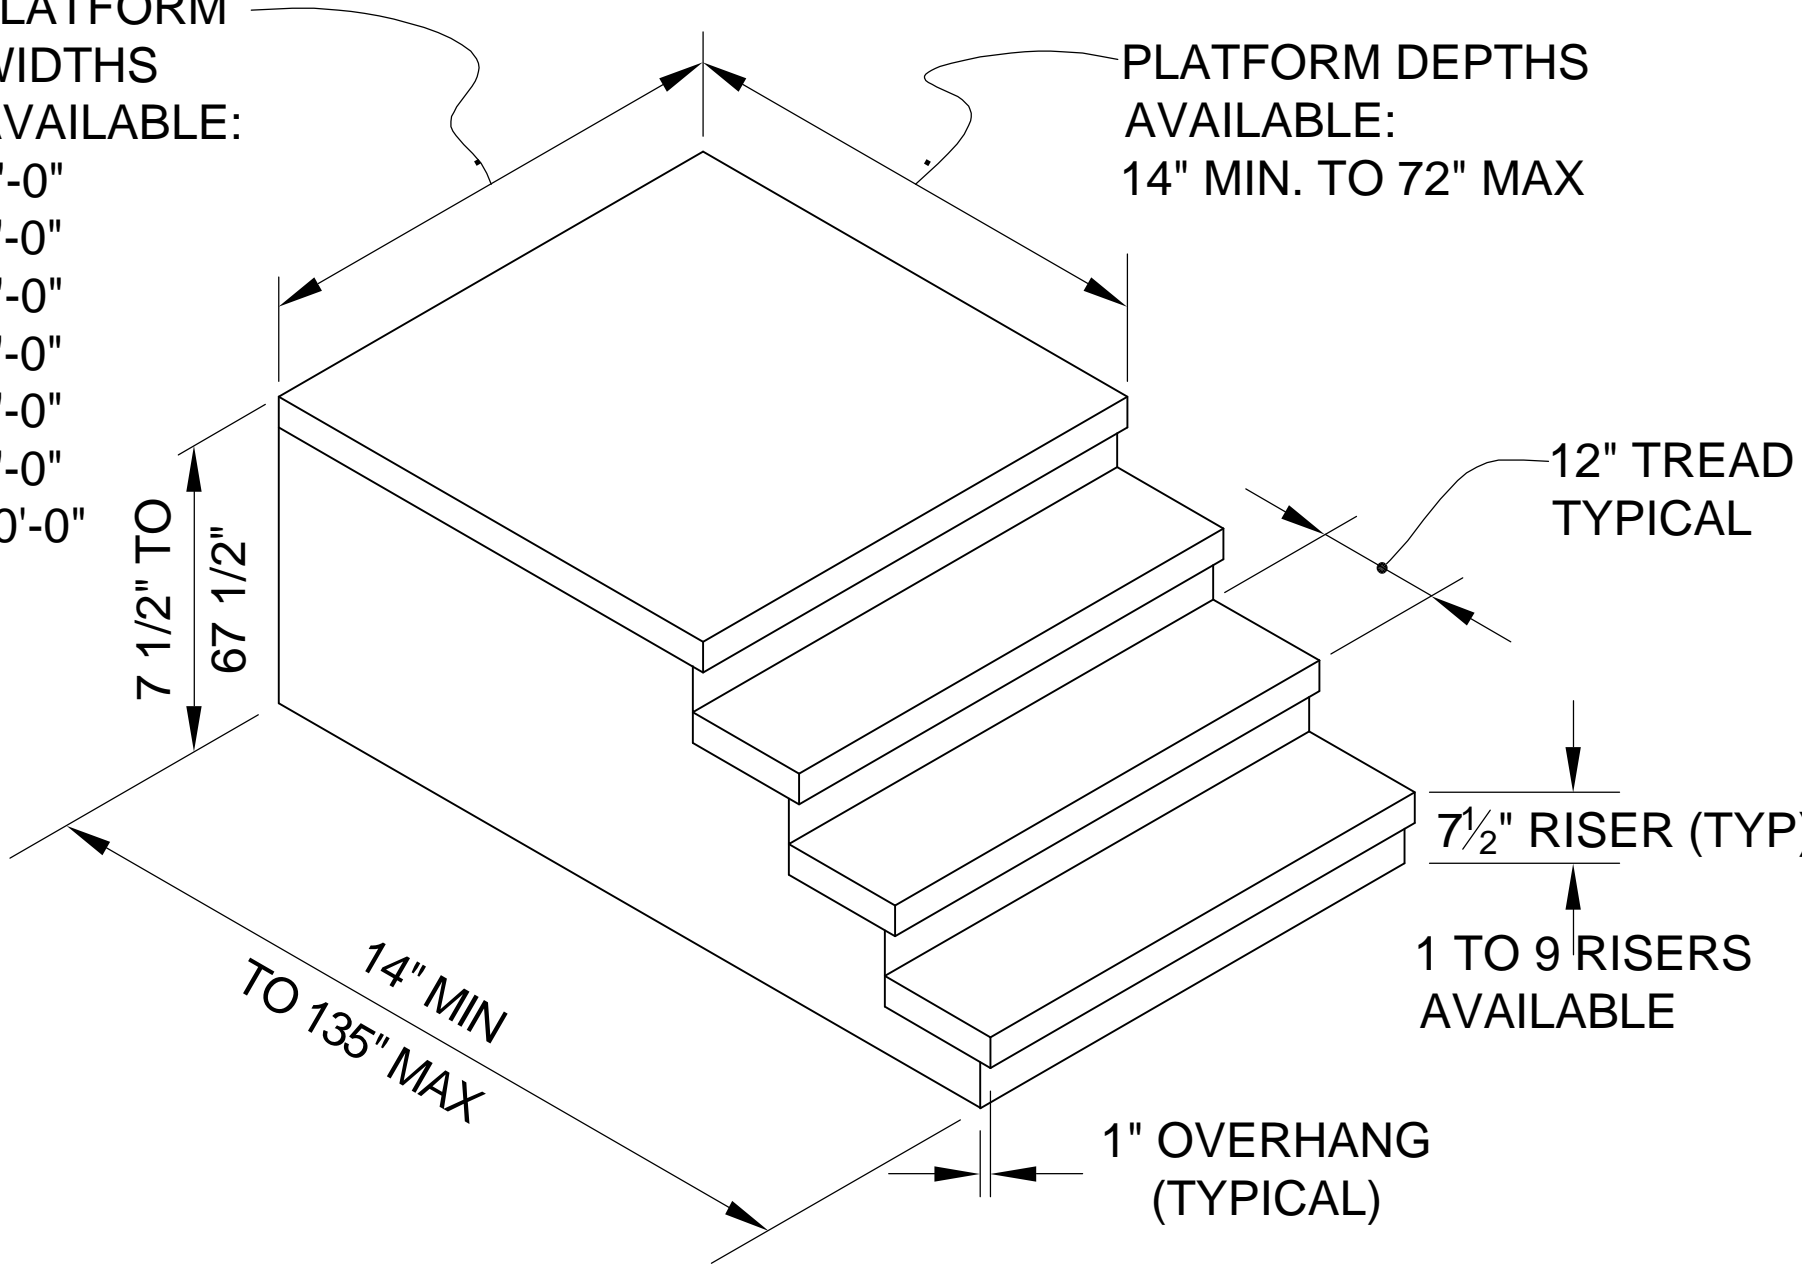

# PRECAST STEP

PLATFORM  
WIDTHS  
AVAILABLE:

4'-0"  
5'-0"  
6'-0"  
7'-0"  
8'-0"  
9'-0"  
10'-0"

PLATFORM DEPTHS  
AVAILABLE:

14" MIN. TO 72" MAX

**MEANS PRE-CAST CO, INC.**  
151 ADAMS STEEET, BRAINTREE, MA 02184

STYLE NUMBER

FOR ADDITIONAL INFORMATION CALL 781-843-1909