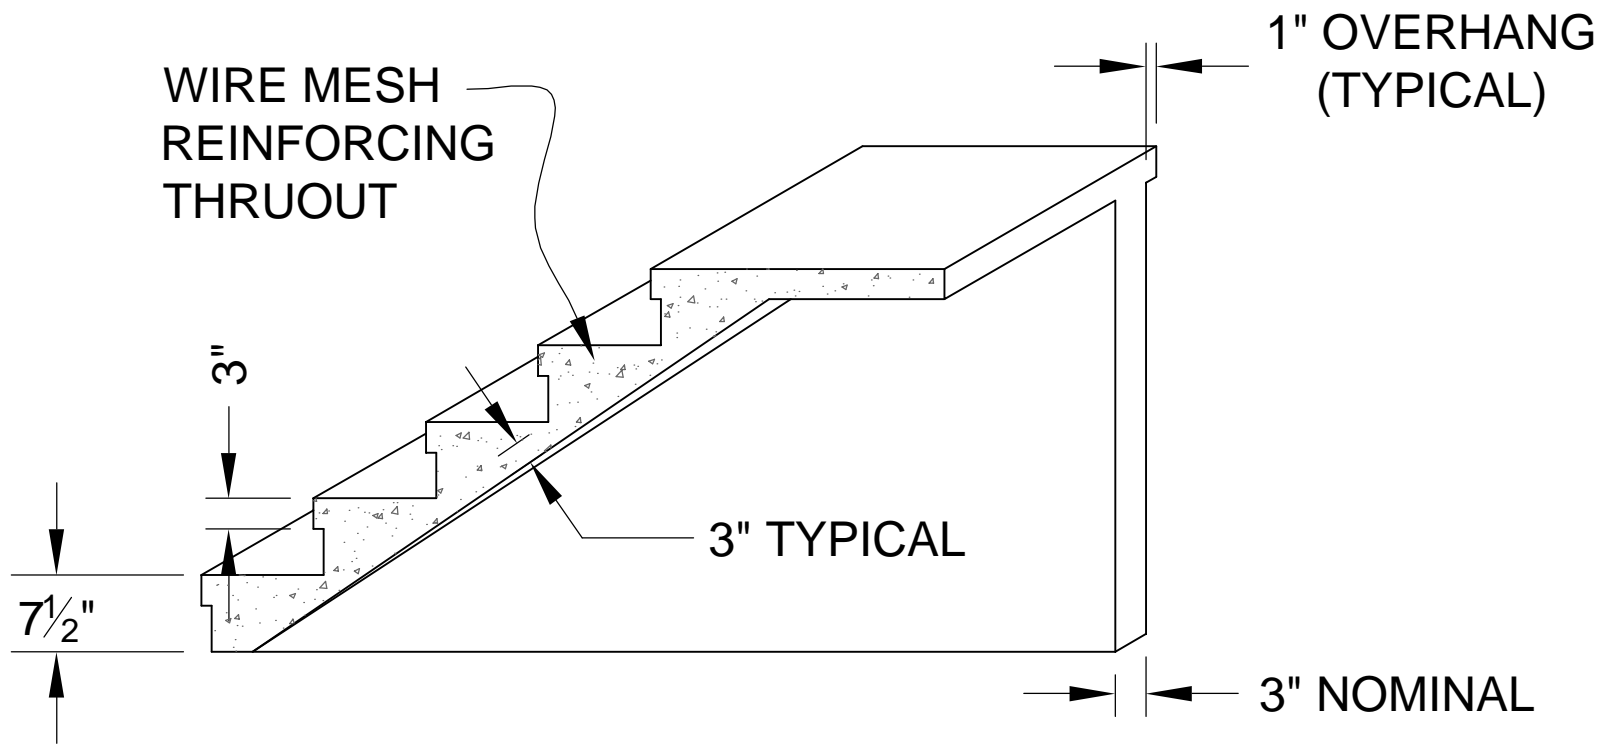

# PRECAST STEP

PLATFORM  
WIDTHS  
AVAILABLE:

4'-0"  
5'-0"  
6'-0"  
7'-0"  
8'-0"  
9'-0"  
10'-0"

PLATFORM DEPTHS  
AVAILABLE:

14" MIN. TO 72" MAX

**MEANS PRE-CAST CO, INC.**  
151 ADAMS STEEET, BRAINTREE, MA 02184